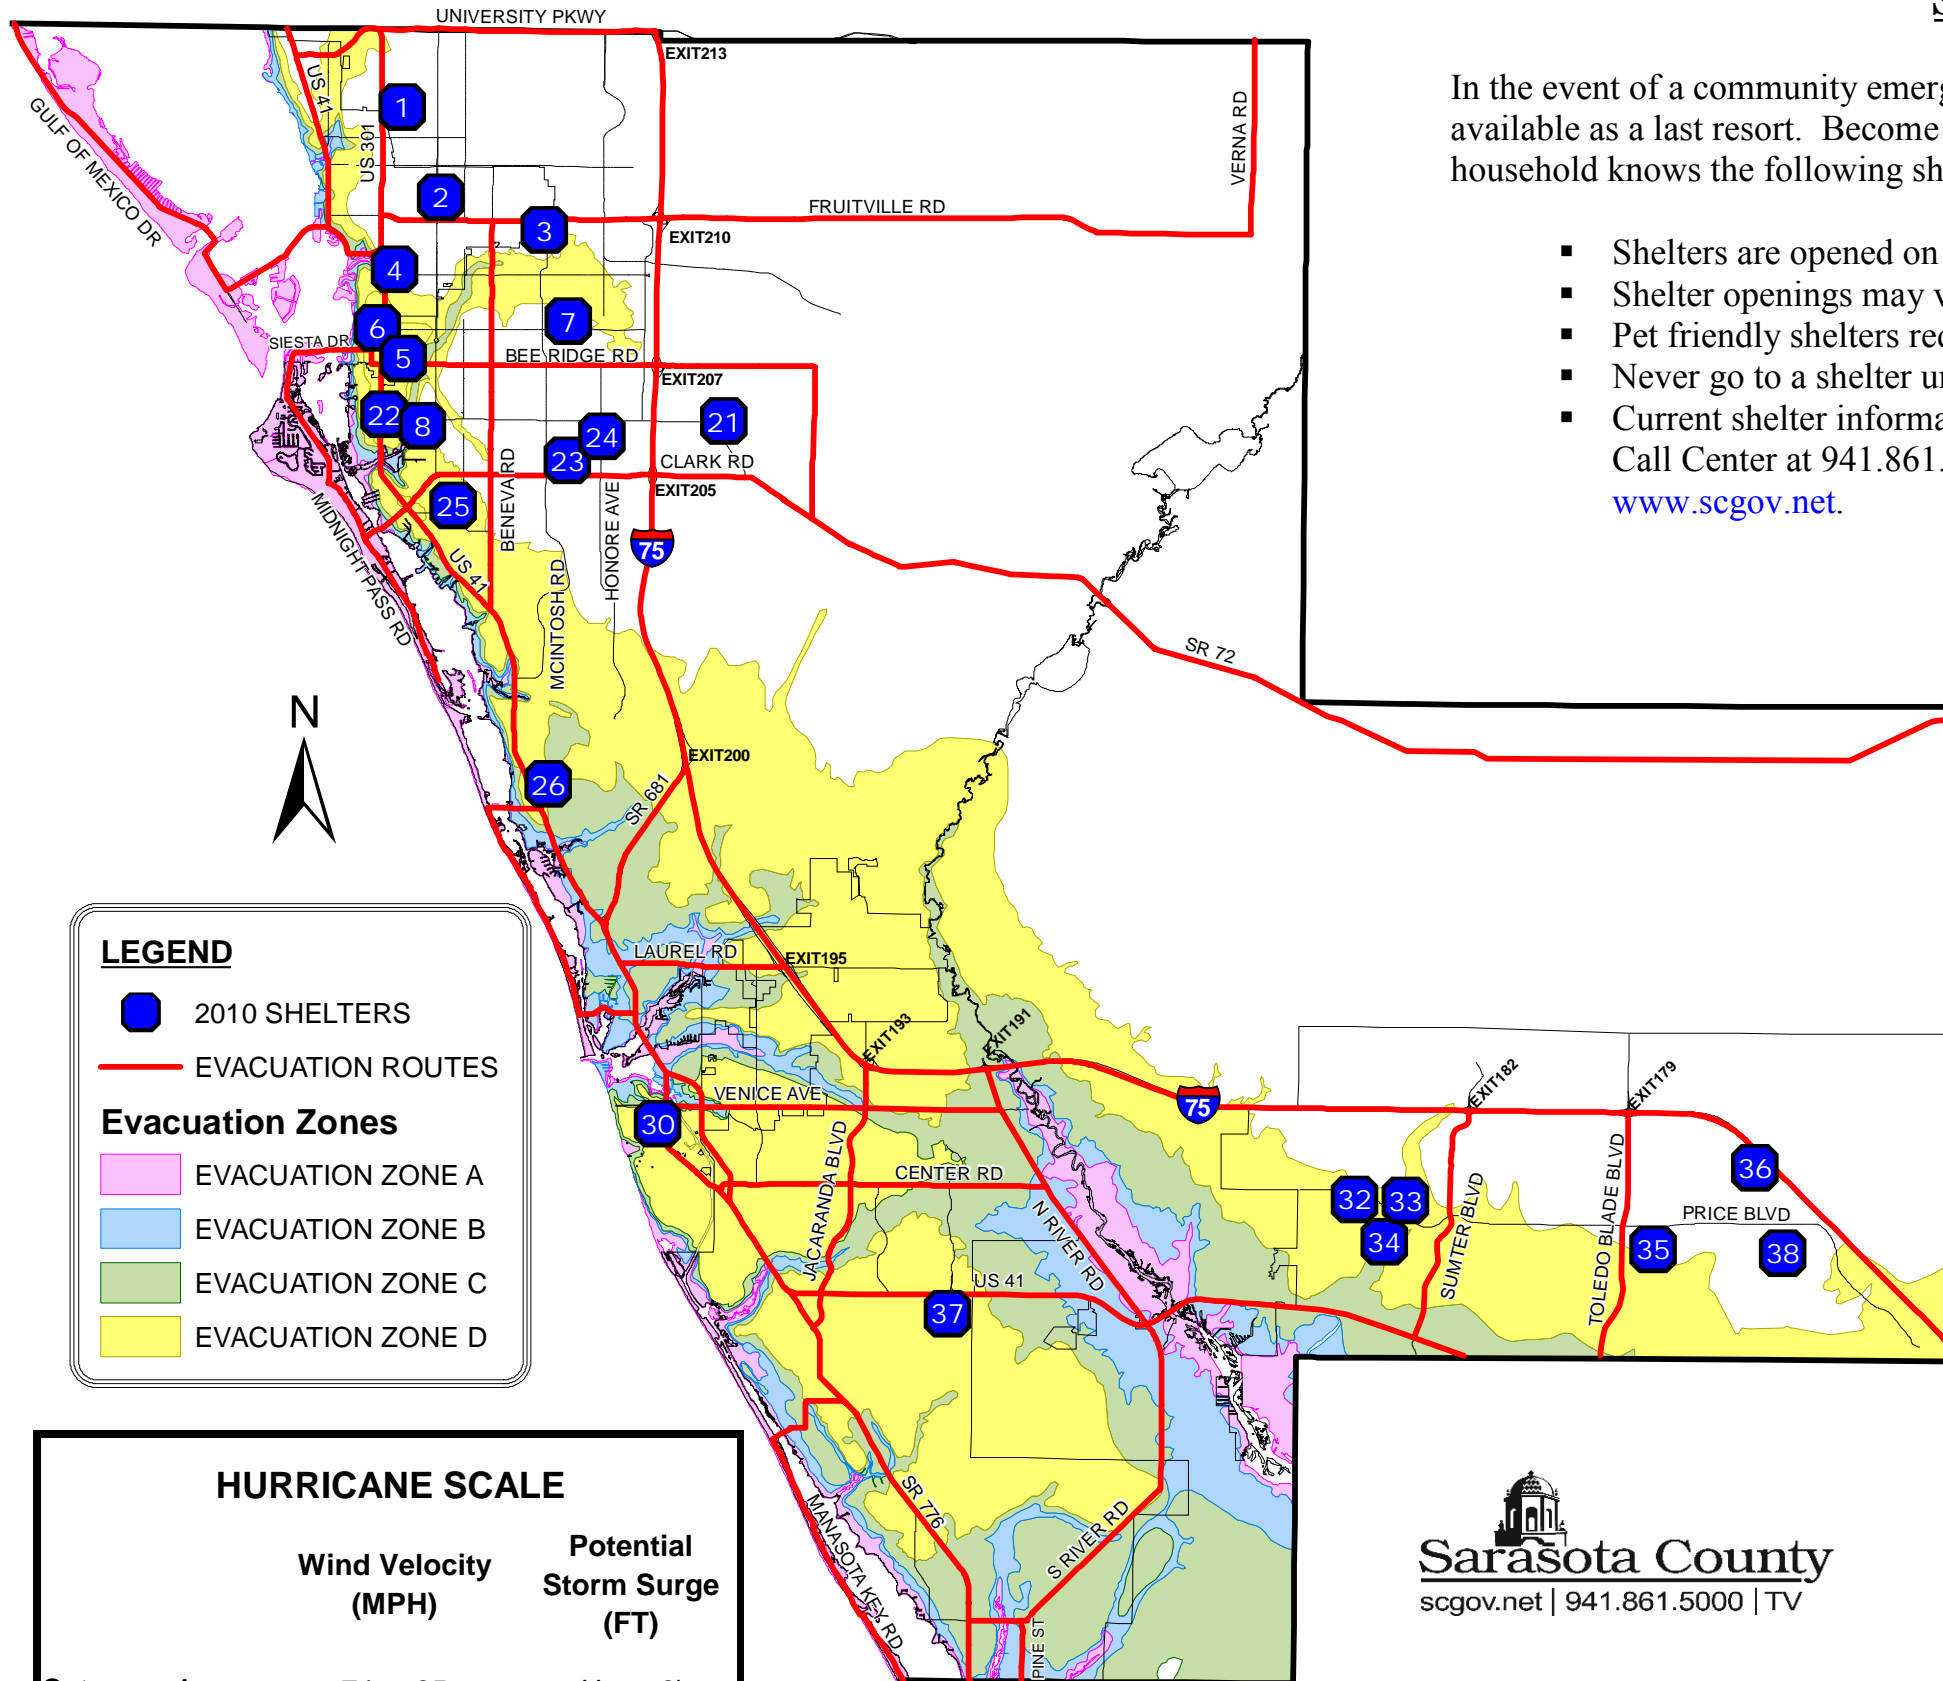

Sarasota County Shelter Information

In the event of a community emergency, Sarasota County has 22 emergency shelters for residents and visitors available as a last resort. Become familiar with the shelter information provided and make sure everyone in your household knows the following shelter facts:

- Shelters are opened on an “as-needed” basis, beginning with four shelters (two North and two South).
- Shelter openings may vary with each emergency.
- Pet friendly shelters require current vaccination records for dogs and cats.
- Never go to a shelter unless local officials have announced it is open.
- Current shelter information is available from local radio and television stations, the Sarasota County Call Center at 941.861.5000 and TV19. More information is available on the county web site, www.scgov.net.

LEGEND

- 2010 SHELTERS
- EVACUATION ROUTES

Evacuation Zones

- EVACUATION ZONE A
- EVACUATION ZONE B
- EVACUATION ZONE C
- EVACUATION ZONE D

HURRICANE SCALE		
	Wind Velocity (MPH)	Potential Storm Surge (FT)
Category 1	74 to 95	Up to 6'
Category 2	96 to 110	Up to 10'
Category 3	111 to 130	Up to 13'
Category 4/5	131 and Over	Up to 19'+